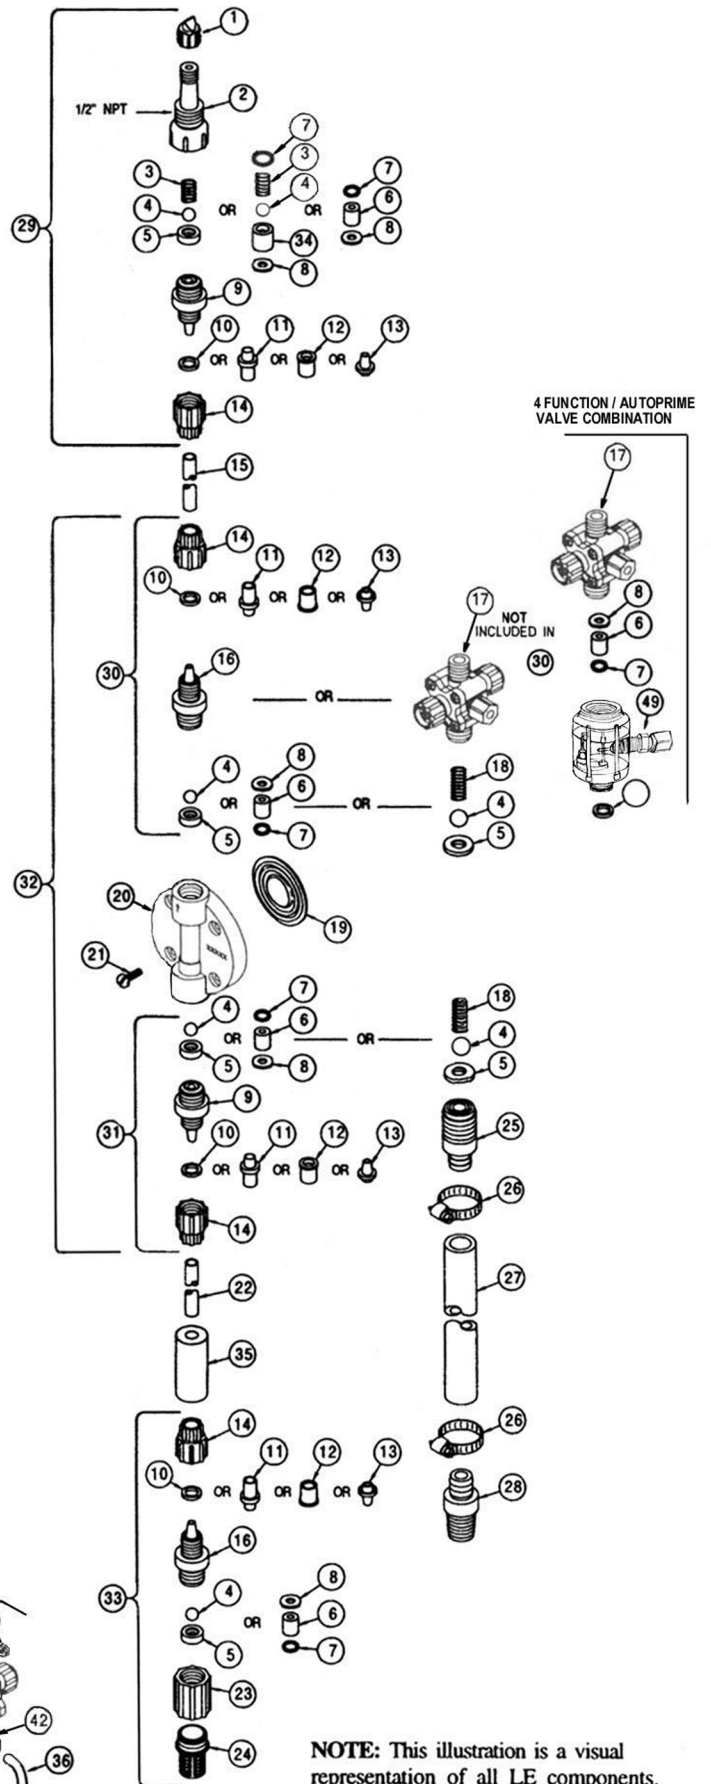

Liquid End Parts List

1. 1 Flapper valve
2. 2 Injection check valve body
3. 3 Injection check valve spring
4. 4 Check valve ball
5. 5 Sealing ring
6. 6 Cartridge valve
7. 7 Cartridge valve o-ring
8. 8 Cartridge valve washer
9. 9 Valve seat
10. 10 Clamp ring
11. 11 Ferrule
12. 12 Clamp sleeve
13. 13 Tubing adapter
14. 14 Coupling nut
15. 15 Discharge tubing
16. 16 Valve housing
17. 17 Multi-function valve
18. 18 High-viscosity spring
19. 19 Liquifram
20. 20 Pump head
21. 21 Pump head screw
22. 22 Suction tubing
23. 23 Foot valve seat
24. 24 Foot valve screen
25. 25 High-viscosity valve seat
26. 26 H.V. tubing clamp
27. 27 H.V. suction tubing
28. 28 H.V. Tubing x 1/2 NPT connector
29. 29 Injection check valve assembly
30. 30 Discharge valve assembly
31. 31 Suction valve assembly
32. 32 Pump head assembly
33. 33 Foot valve assembly
34. 34 Injection Seat PTFE
35. 35 Ceramic Weight
36. 36 Return Line
37. 37 Cap ASM (Black Knob)
38. 38 Cap ASM (Yellow Knob)
39. 39 Multi-Function Valve Body
40. 40 Nut Multi-Function Valve
41. 41 Screw Multi-Function Valve
42. 42 Return Line Coupling Nut
43. 43 Adjustment Screw B/4-FV
44. 44 Cap B/4-FV
45. 45 Plug B/4-FV
46. 46 Gasket B/4-FV
47. 47 Small O-Ring B/4-FV
48. 48 Large O-Ring B/4-FV
49. 49 AutoPrime Valve

NOTE: This illustration is a visual representation of all LE components. Liquid ends will not include all parts shown.