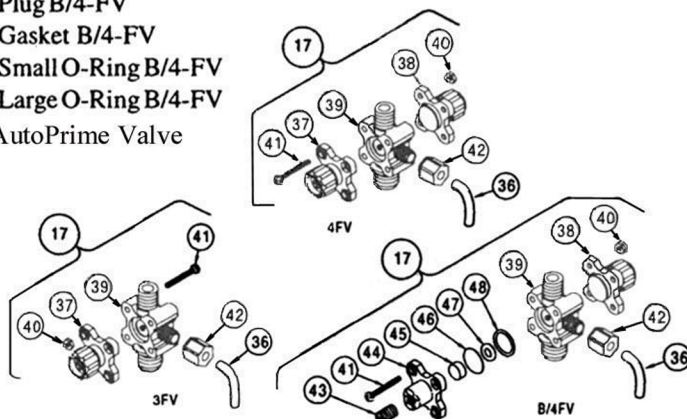

Liquid End Parts List

1. 1 Flapper valve
2. 2 Injection check valve body
3. 3 Injection check valve spring
4. 4 Check valve ball
5. 5 Sealing ring
6. 6 Cartridge valve
7. 7 Cartridge valve o-ring
8. 8 Cartridge valve washer
9. 9 Valve seat
10. 10 Clamp ring
11. 11 Ferrule
12. 12 Clamp sleeve
13. 13 Tubing adapter
14. 14 Coupling nut
15. 15 Discharge tubing
16. 16 Valve housing
17. 17 Multi-function valve
18. 18 High-viscosity spring
19. 19 Liquifram
20. 20 Pump head
21. 21 Pump head screw
22. 22 Suction tubing
23. 23 Foot valve seat
24. 24 Foot valve screen
25. 25 High-viscosity valve seat
26. 26 H.V. tubing clamp
27. 27 H.V. suction tubing
28. 28 H.V. Tubing x 1/2 NPT connector
29. 29 Injection check valve assembly
30. 30 Discharge valve assembly
31. 31 Suction valve assembly
32. 32 Pump head assembly
33. 33 Foot valve assembly
34. 34 Injection Seat PTFE
35. 35 Ceramic Weight
36. 36 Return Line
37. 37 Cap ASM (Black Knob)
38. 38 Cap ASM (Yellow Knob)
39. 39 Multi-Function Valve Body
40. 40 Nut Multi-Function Valve
41. 41 Screw Multi-Function Valve
42. 42 Return Line Coupling Nut
43. 43 Adjustment Screw B/4-FV
44. 44 Cap B/4-FV
45. 45 Plug B/4-FV
46. 46 Gasket B/4-FV
47. 47 Small O-Ring B/4-FV
48. 48 Large O-Ring B/4-FV
49. 49 AutoPrime Valve

NOTE: This illustration is a visual representation of all LE components. Liquid ends will not include all parts shown.